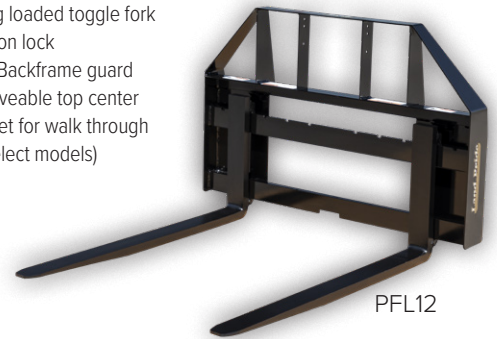

## Expand your material handling capabilities.

The PF Series bucket-mounted Pallet Forks transforms your tractor loader bucket into a forklift. PFL and PFLE Series Pallet Forks are great for retail operations, nurseries, and farms; the heavy-duty PFL64 Series is at home on construction and industrial sites. The PFL models mount to the front loader plate of your tractor and PFLE Models mount to your Euro Hitch, effectively changing your loader into a forklift and increasing your material handling capabilities. With capacities from 1,200 lbs to 6,400 lbs, you will quickly find these attachments save you time and labor!

- Spring loaded toggle fork position lock
- 3/16" Backframe guard
- Removeable top center bracket for walk through (on select models)

PFL12

PF10  
Bucket  
Mounted

	PF10	PF20	PFL1242	PFL2042	PFL3042	PFL3048	PFLE4548*	PFLE5548*	PFLE5560*	PFL6448 PFLE6448	PFL6460 PFLE6460
<b>Hitch</b>	Bucket Mounted		Universal Quick-Attach				Euro Hitch			Universal Quick-Attach or Euro Hitch	
<b>Lift Capacity -lb (kg) (per set of 2)</b>	1,000 (454)	2,000 (907)	1,200 (544)	2,100 (952)	3,000 (1,360)	3,000 (1,360)	4,500 (2,041)	5,500 (2,494)	5,500 (2,494)	6,400 (2,902)	6,400 (2,902)
<b>Tine Length</b>	31-5/8"	35-5/8"	42"	42"	42"	48"	48"	48"	60"	48"	60"
<b>Frame Width w/Step</b>	No Step	No Step	45-9/16"	50"			50"	50"	50"	64-1/2"	64-1/2"
<b>Weight - lb (kg)</b>	55 (25)	65 (29)	228 (108)	301 (137)	340 (154)	358 (162)	412 (187)	436 (198)	482 (219)	686 (311)	744 (337)
<b>Tine Width</b>	3"	3"	3"	4"			4"	4"		4-3/4"	
<b>Tine Height</b>	2"	1-1/4"	1"	1-1/4"	1-1/4"	1-1/2"	1-3/4"		1-3/4"		
<b>Threaded Clamp Rod</b>	1-1/4" - 7"		N/A				N/A			N/A	
<b>Mount Opening</b>	1-1/2" Opening, 10-3/4" Depth		N/A				N/A			N/A	
<b>Sliding Clamp Handles</b>	9" Arm Length (Center of Screw to End of Arm)		N/A				N/A			N/A	
<b>Color</b>	■		■				■			■	